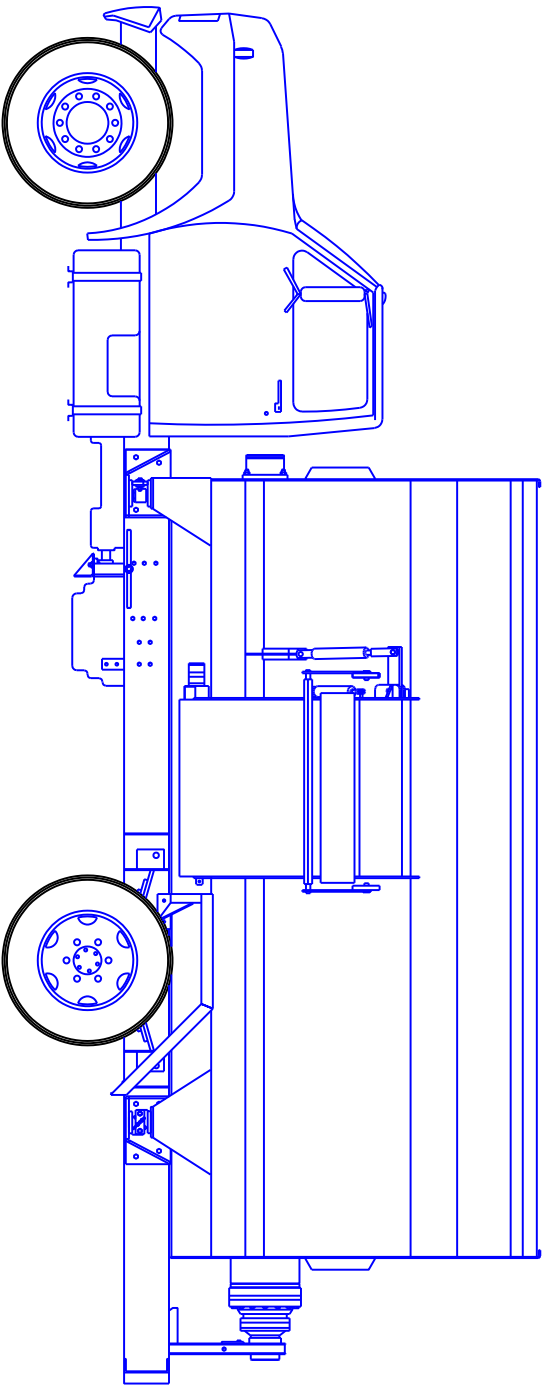

MONOMIXER

OPERATORS MANUAL PARTS MANUAL

MODEL 1500 TRUCK MOUNT

SIoux AUTOMATION CENTER INC.
8877 FIRST AVE NW
SIoux CENTER IOWA 51250
(712) 722-1488
www.siouxautomation.com

MANUAL NO. MON650011